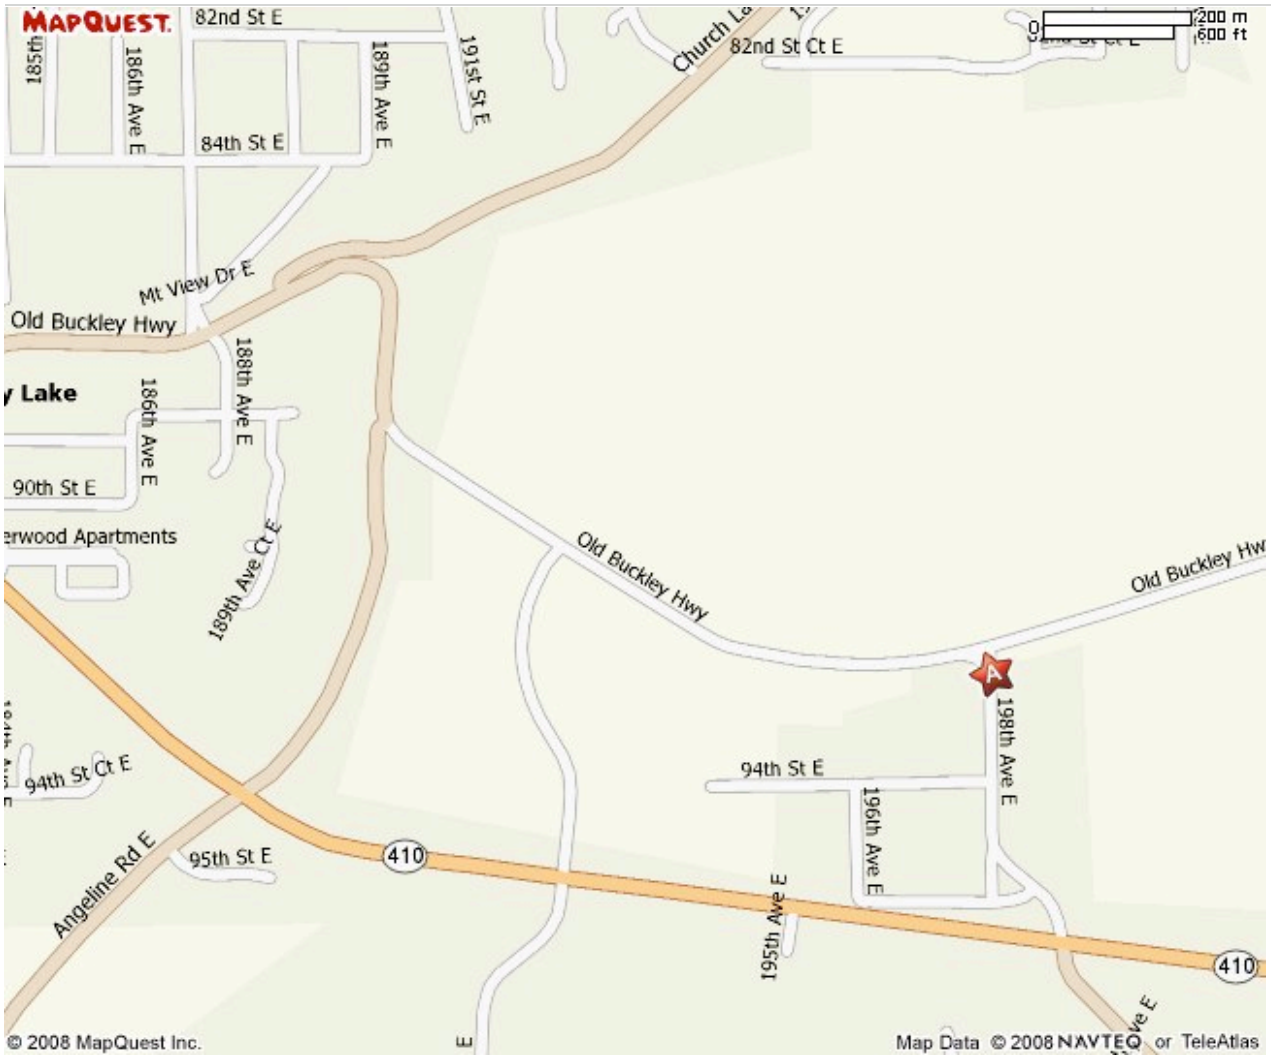

MAPQUEST.

Chevron with **TECHRON**.
Get better mileage tips
for your trip.

» Find the fuel-efficient
way to San Jose

© 2008 Chevron Products Company, San Ramon, CA. Chevron, the C

A: 9205 198th Ave E, Bonney Lake, WA 98391-8414